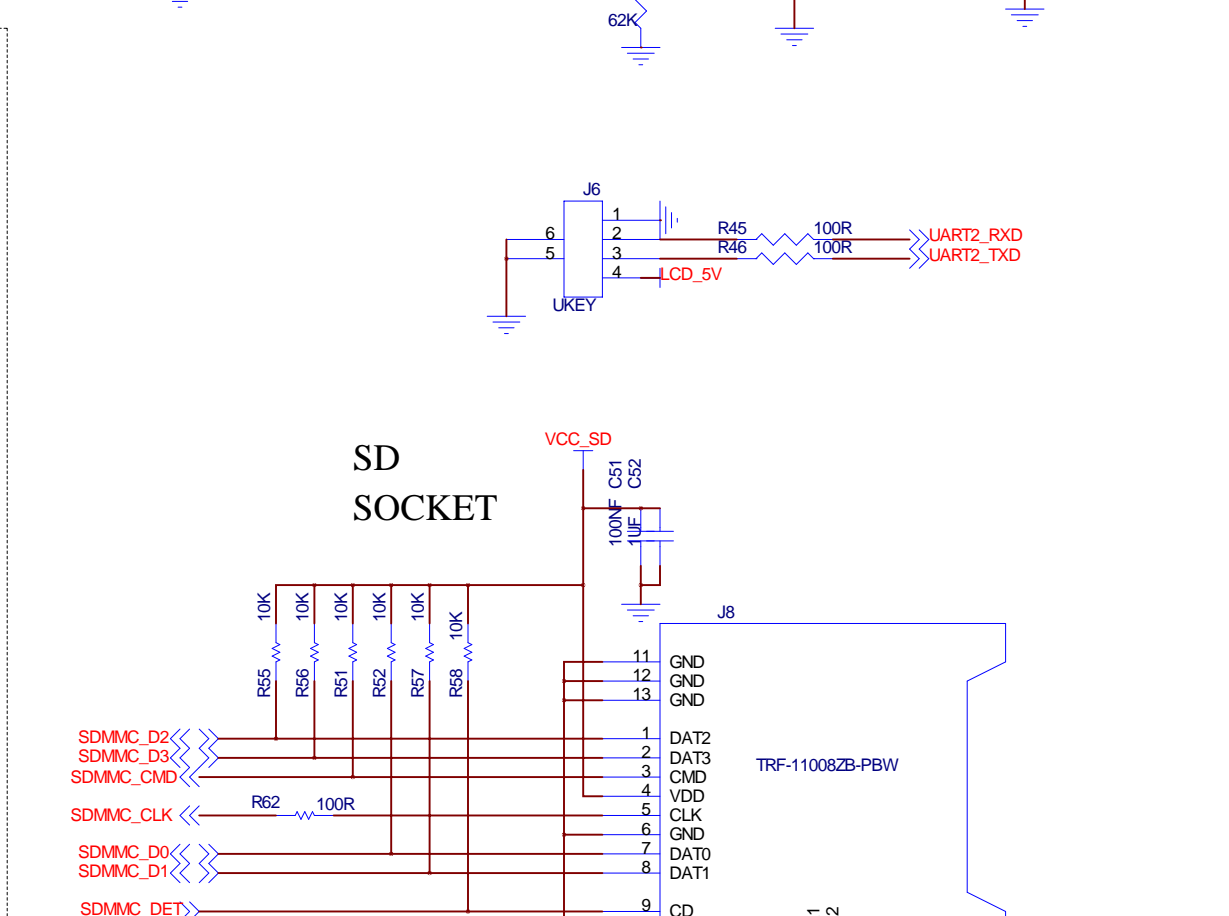

WIFI ac/BT MODULE

CIF Camera

HDMI

Close to pin