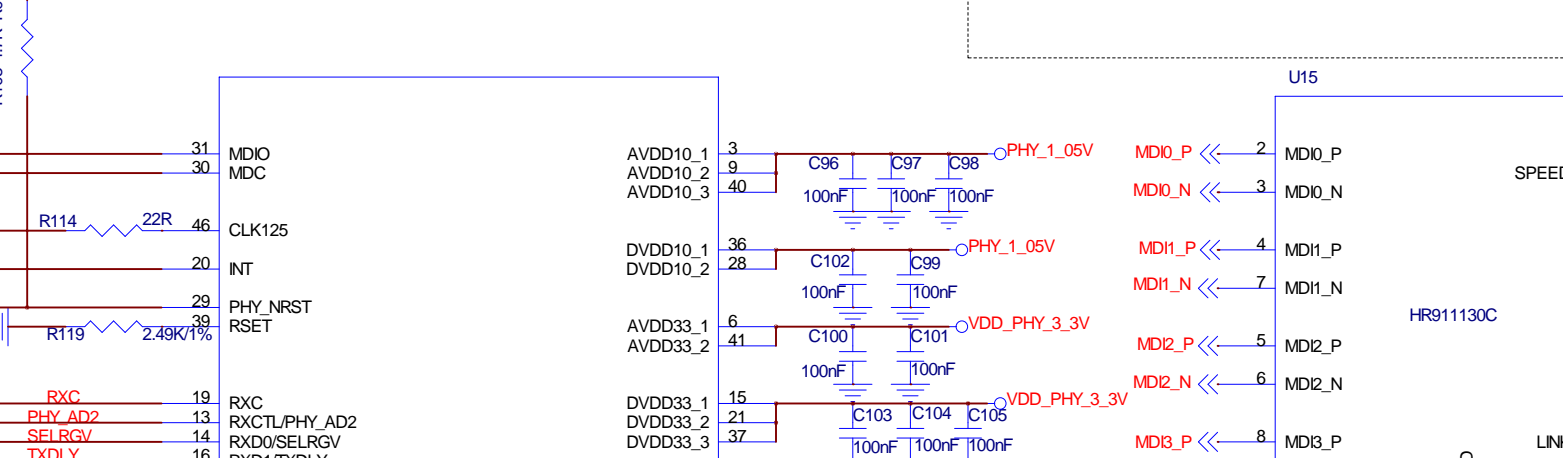

WIFI ac/BT MODULE

CIF Camera

HDMI

Close to pin