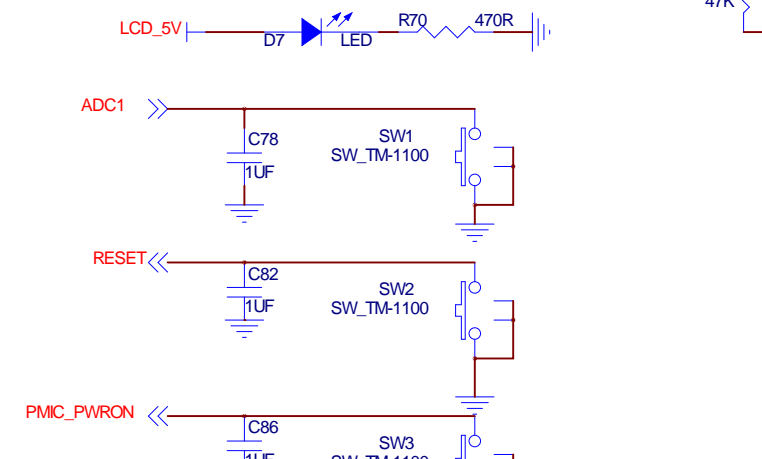

WIFI ac/BT MODULE

CIF Camera

HDMI

Close to pin