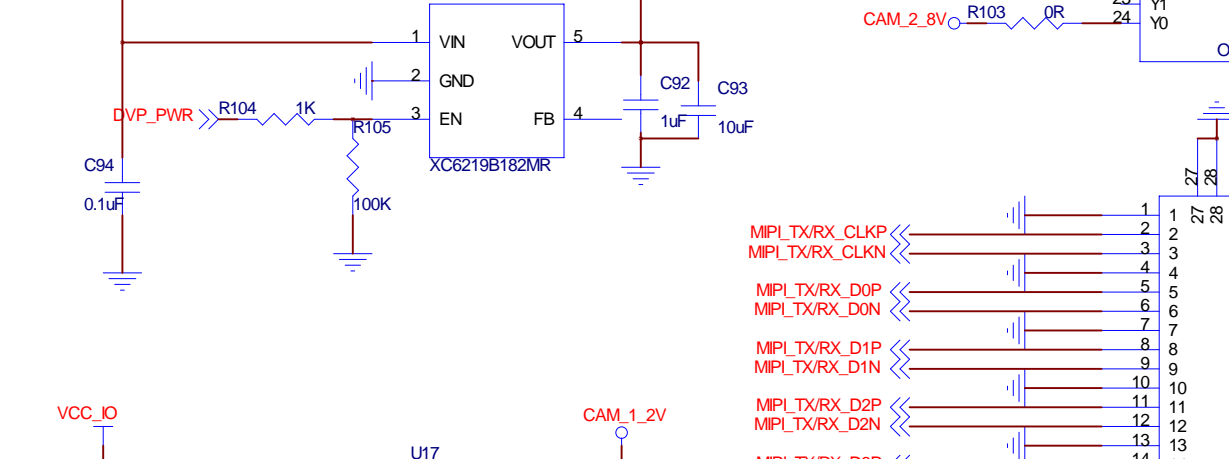

WIFI ac/BT MODULE

CIF Camera

HDMI

Close to pin