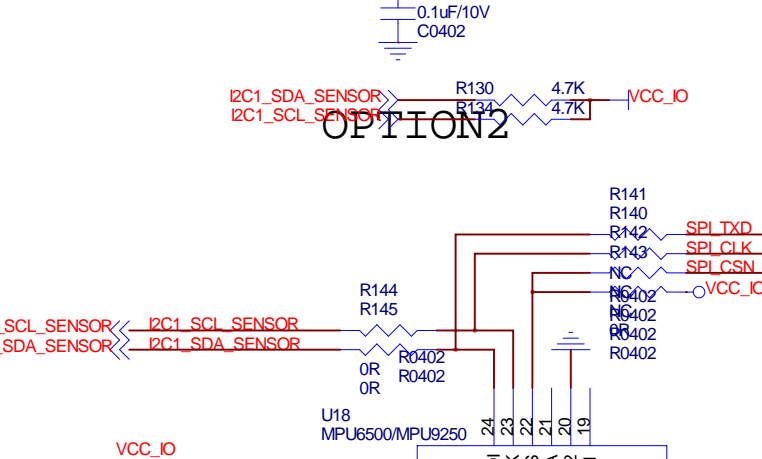

WIFI ac/BT MODULE

CIF Camera

HDMI

Close to pin