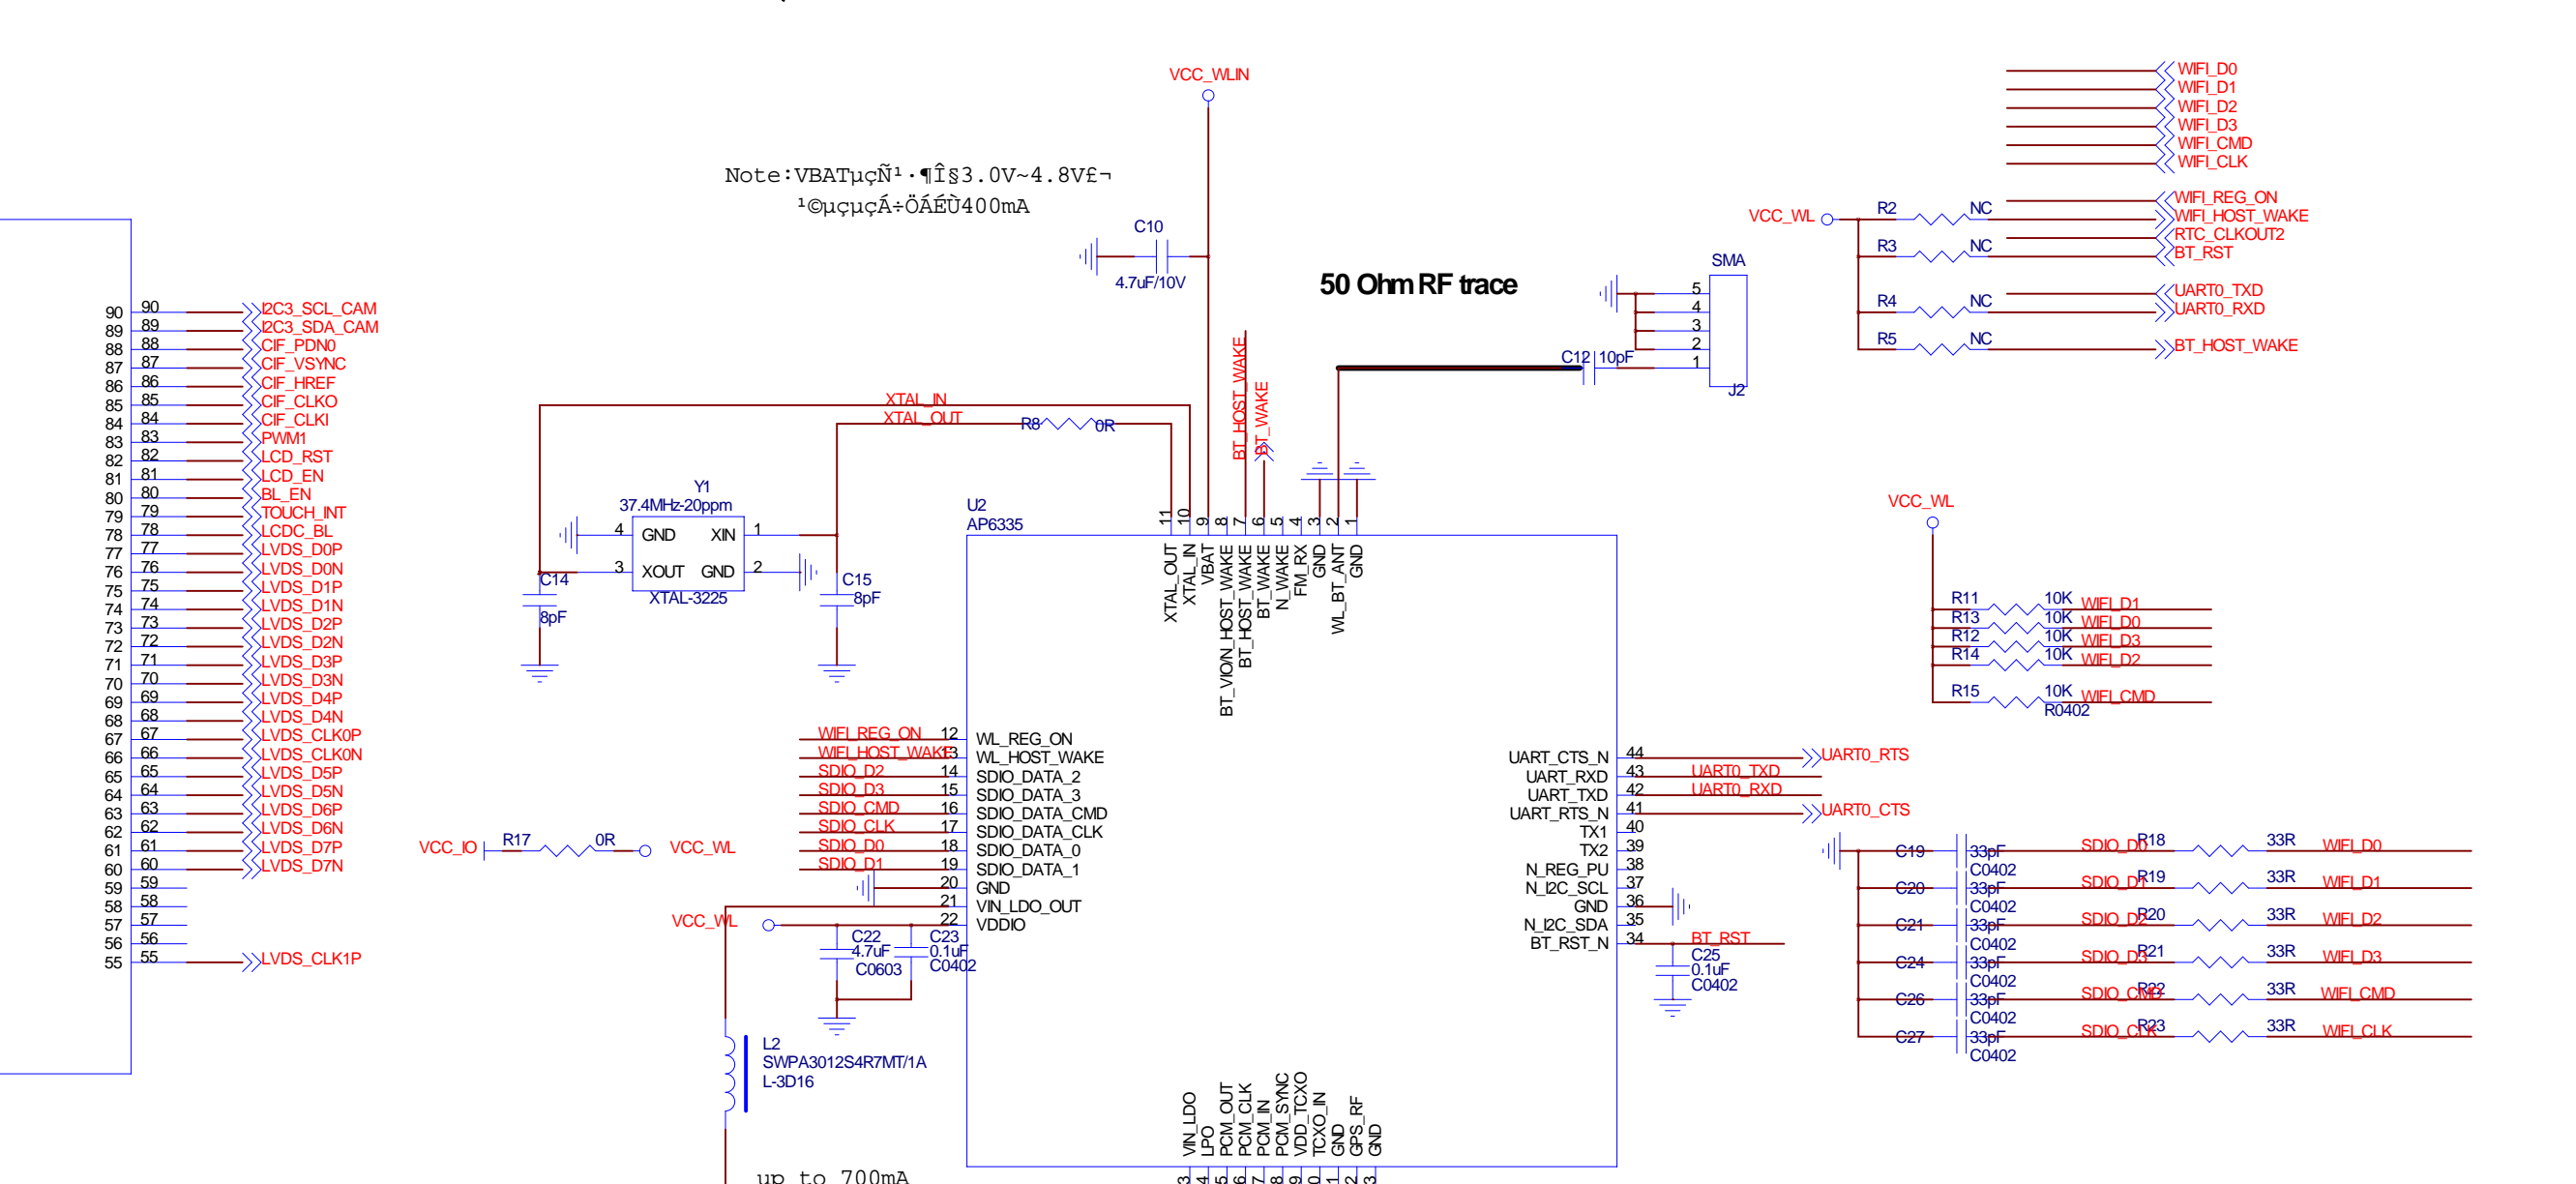

WIFI ac/BT MODULE

CIF Camera

HDMI

Close to pin