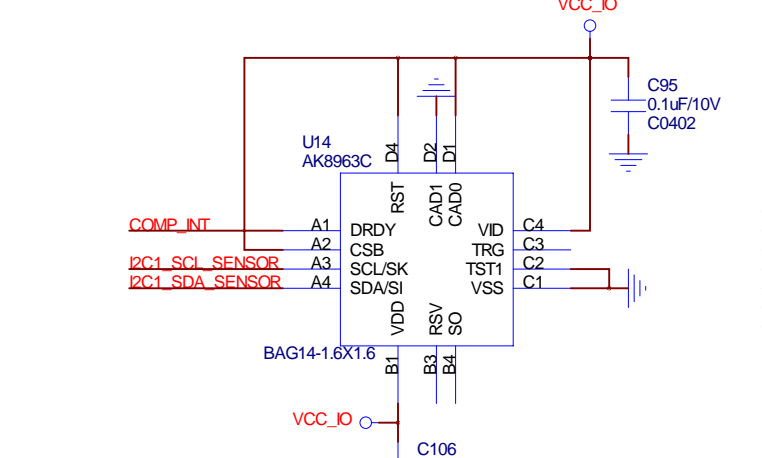

WIFI ac/BT MODULE

CIF Camera

HDMI

Close to pin