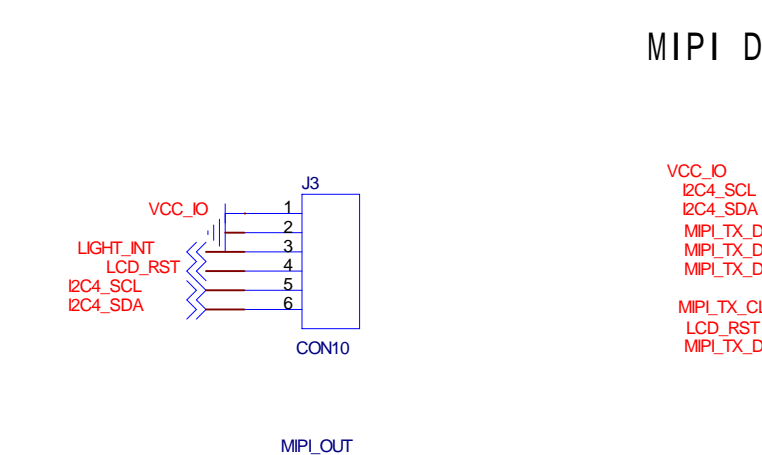

WIFI ac/BT MODULE

CIF Camera

HDMI

Close to pin