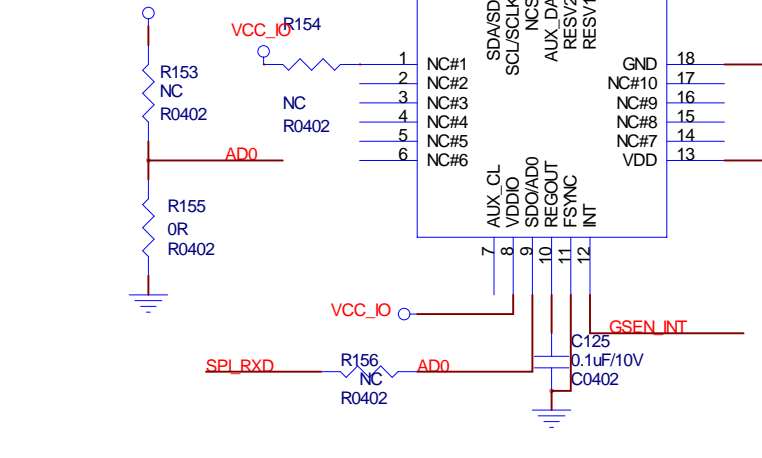

WIFI ac/BT MODULE

CIF Camera

HDMI

Close to pin