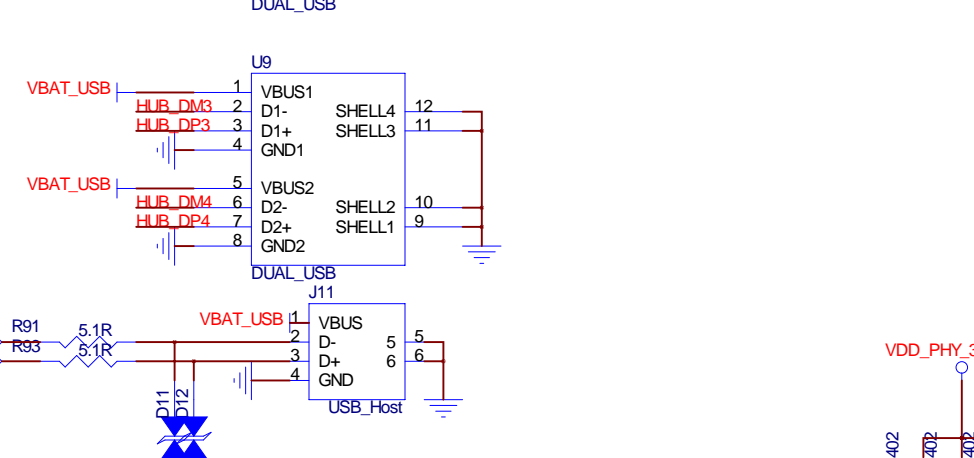

WIFI ac/BT MODULE

CIF Camera

HDMI

Close to pin