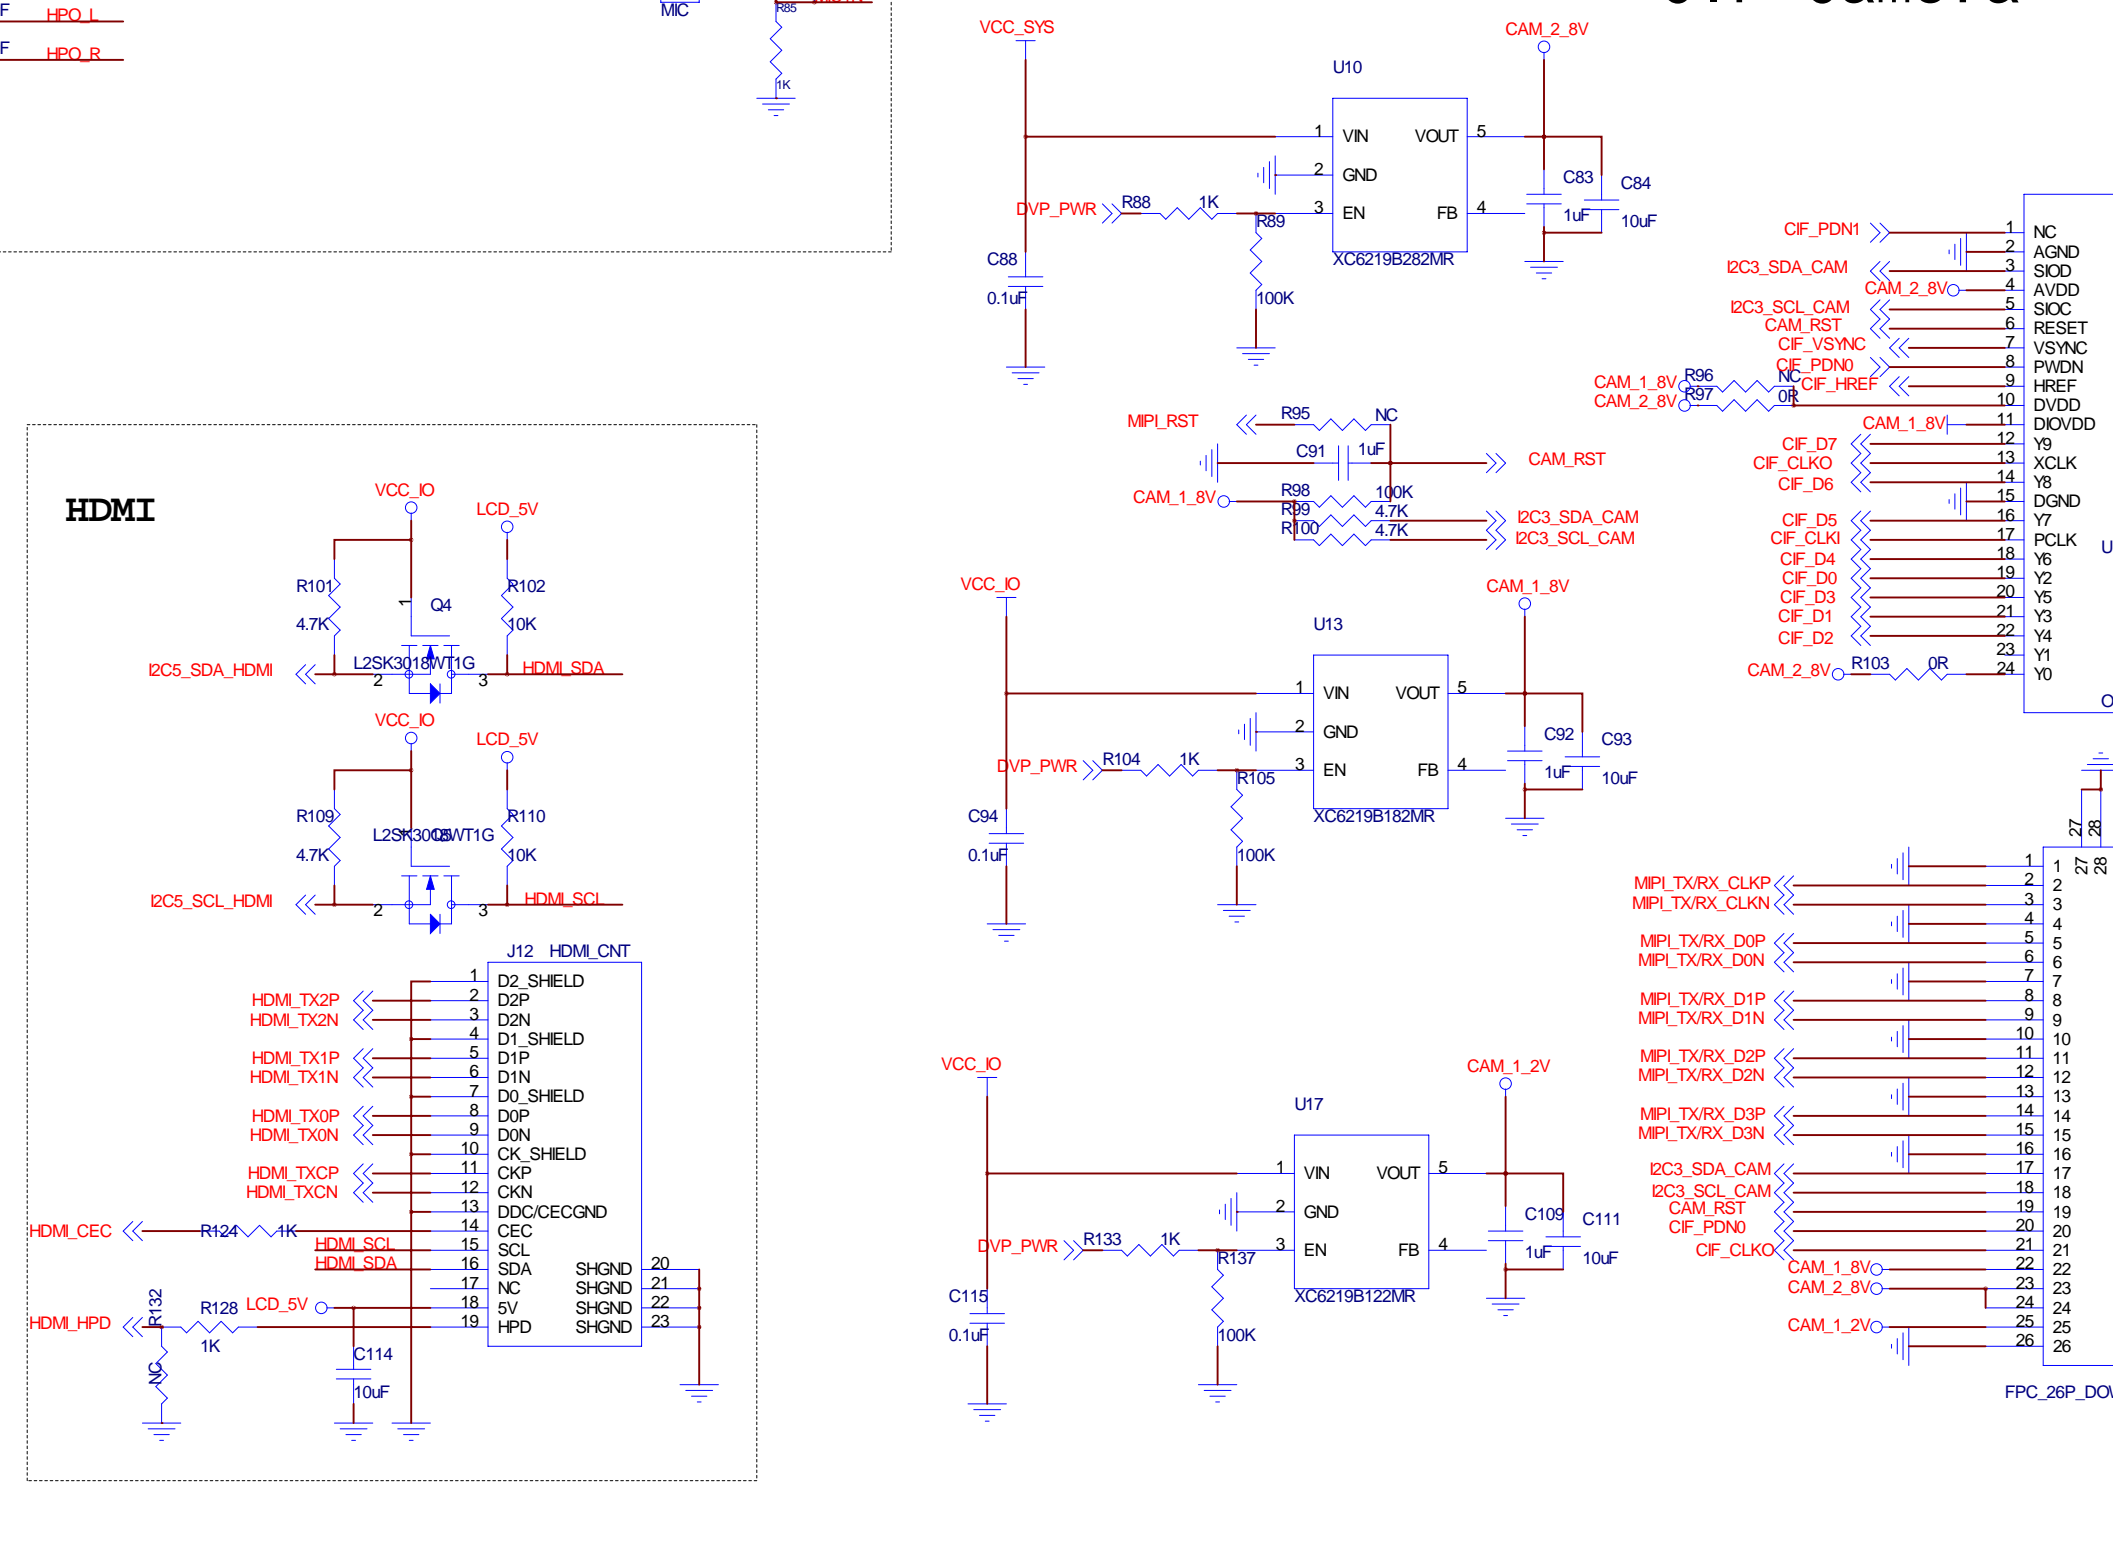

WIFI ac/BT MODULE

CIF Camera

HDMI

Close to pin