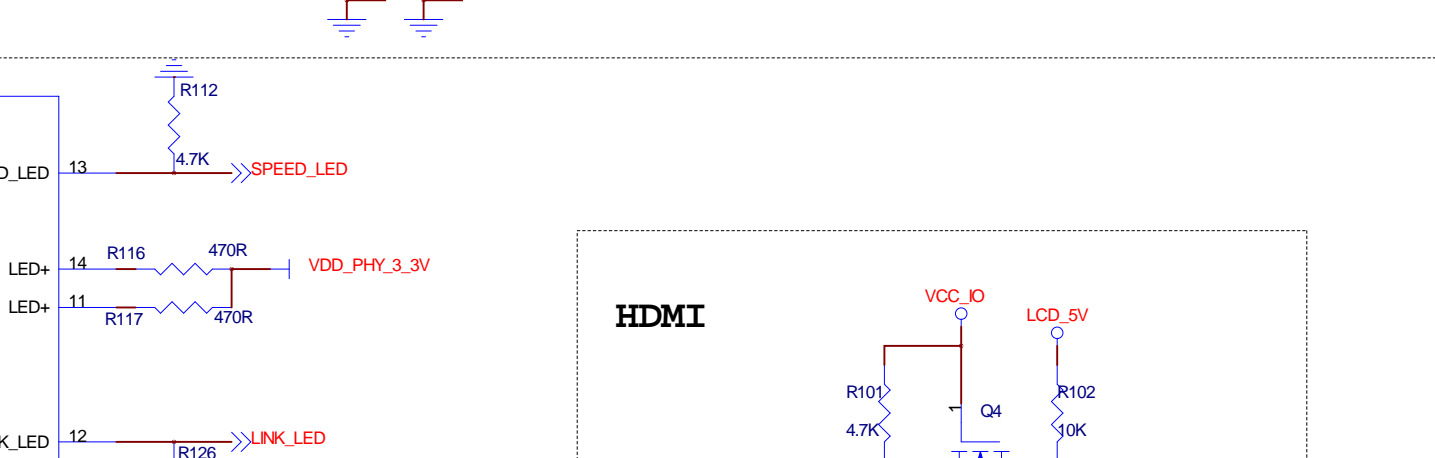

WIFI ac/BT MODULE

CIF Camera

HDMI

Close to pin