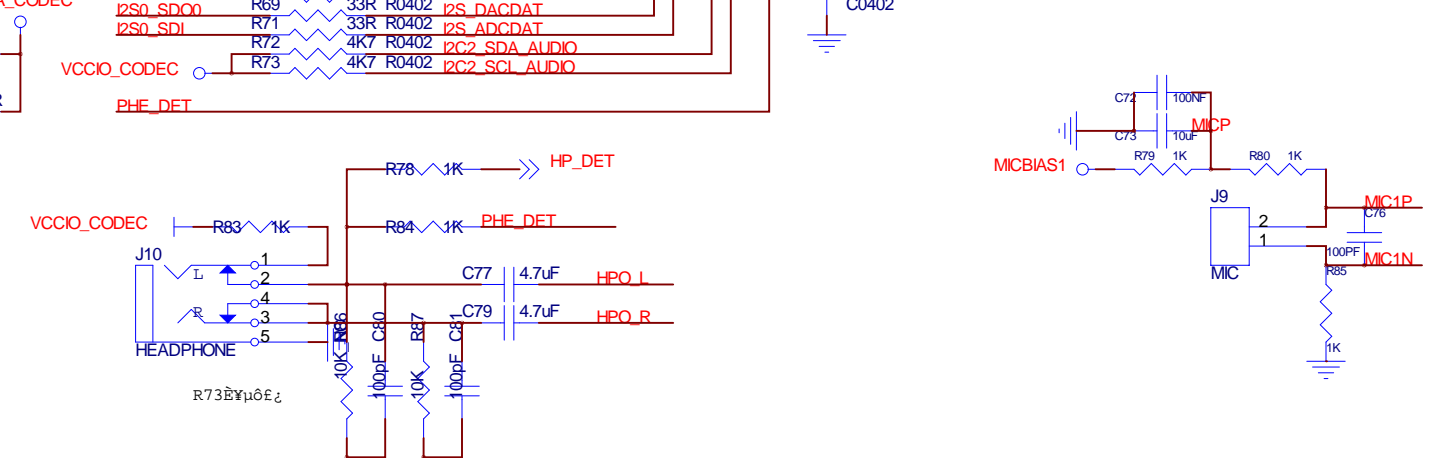

WIFI ac/BT MODULE

CIF Camera

HDMI

Close to pin