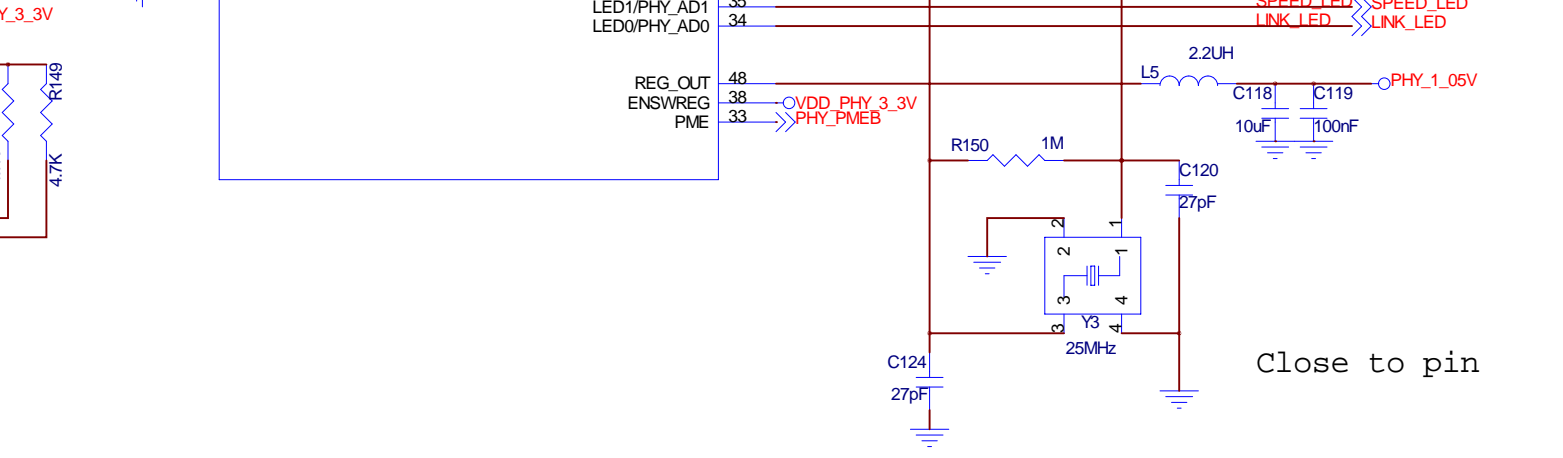

WIFI ac/BT MODULE

CIF Camera

HDMI

Close to pin