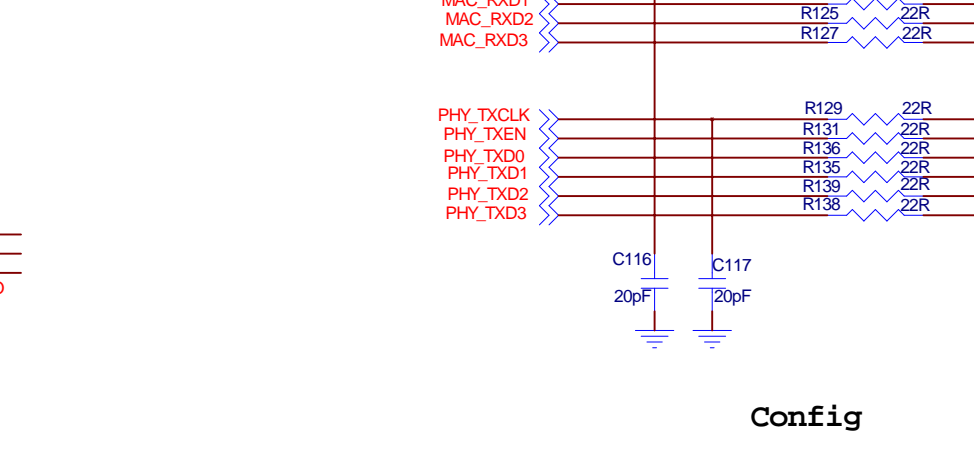

WIFI ac/BT MODULE

CIF Camera

HDMI

Close to pin