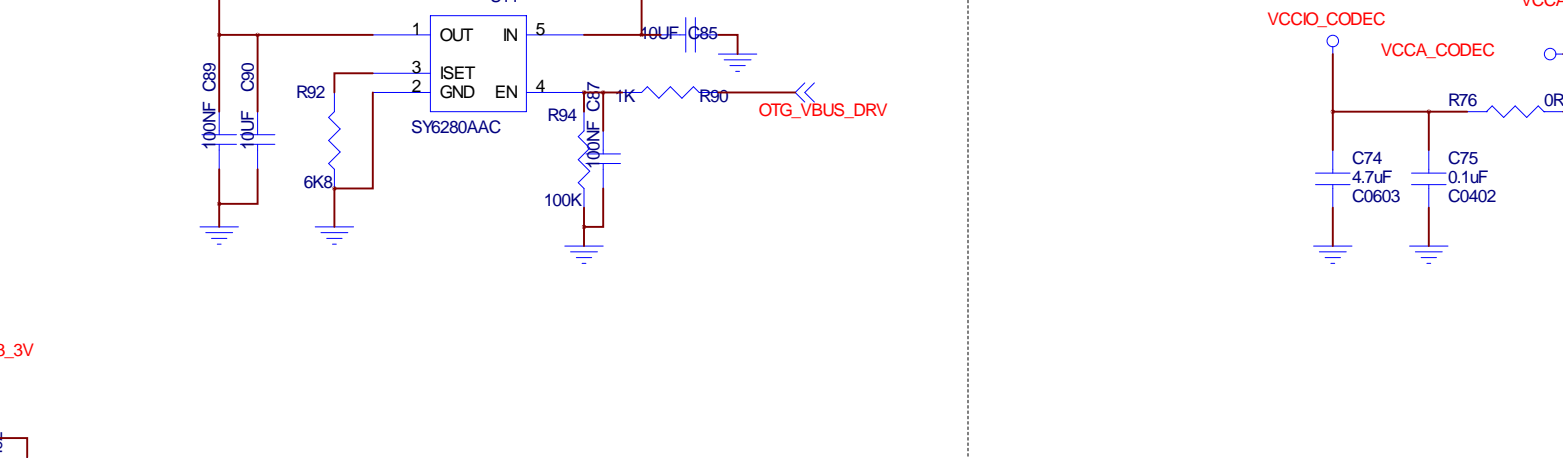

WIFI ac/BT MODULE

CIF Camera

HDMI

Close to pin