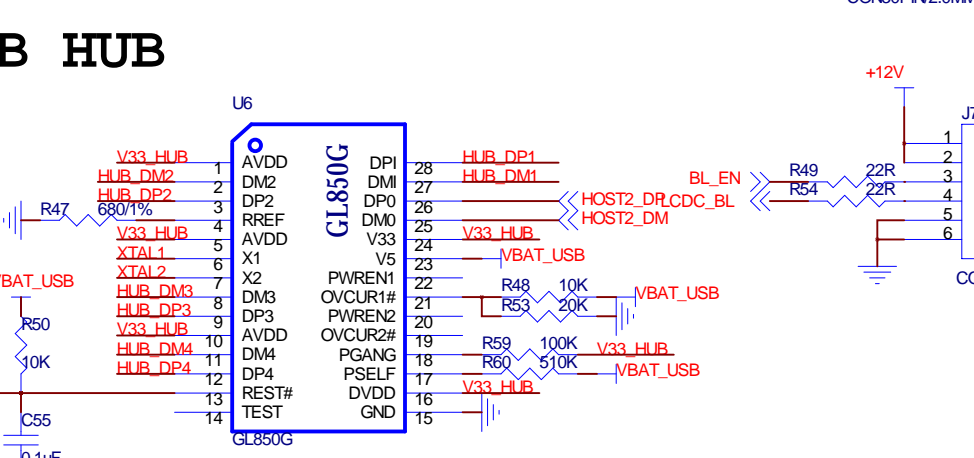

WIFI ac/BT MODULE

CIF Camera

HDMI

Close to pin