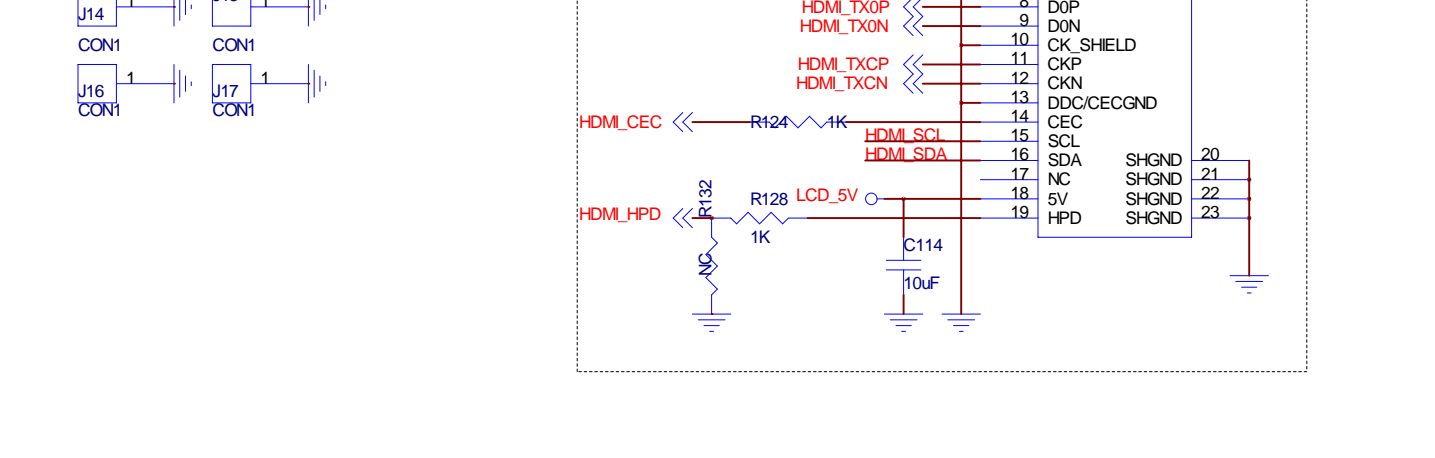

WIFI ac/BT MODULE

CIF Camera

HDMI

Close to pin