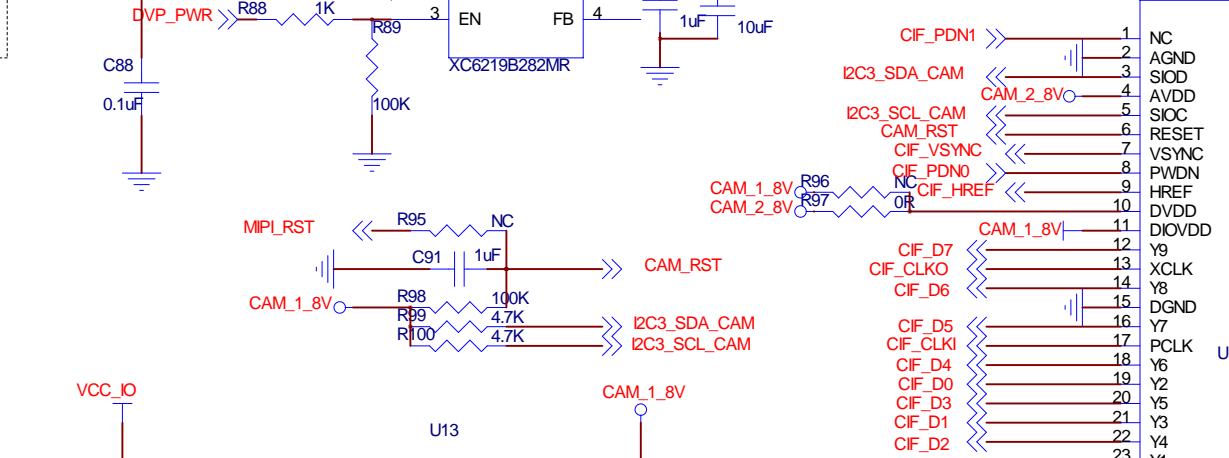

WIFI ac/BT MODULE

CIF Camera

HDMI

Close to pin