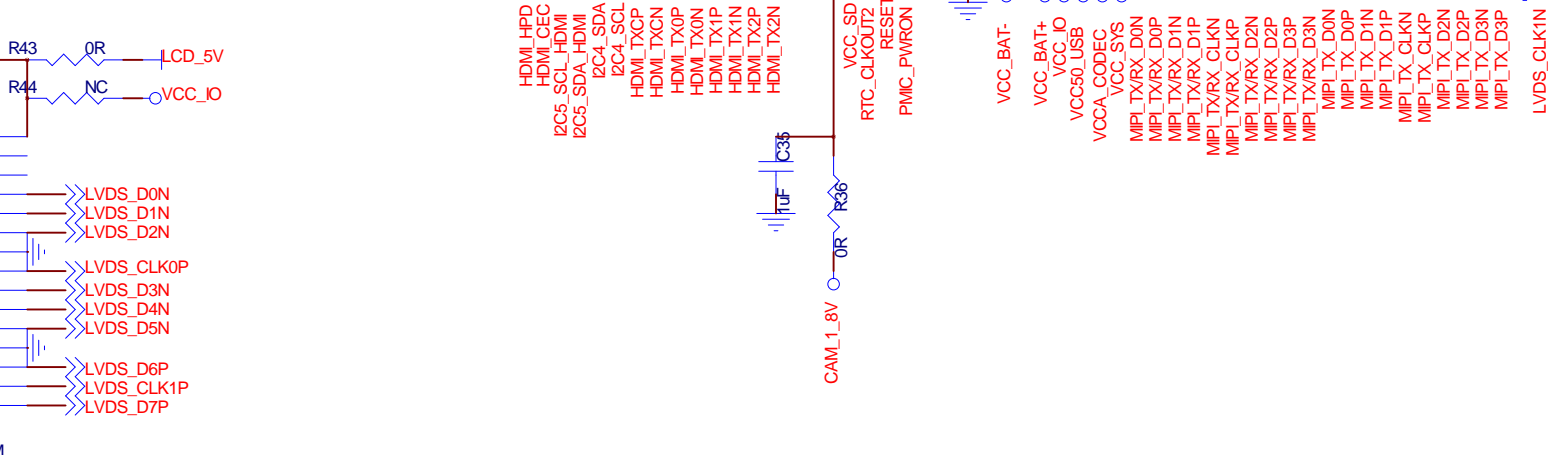

WIFI ac/BT MODULE

CIF Camera

HDMI

Close to pin