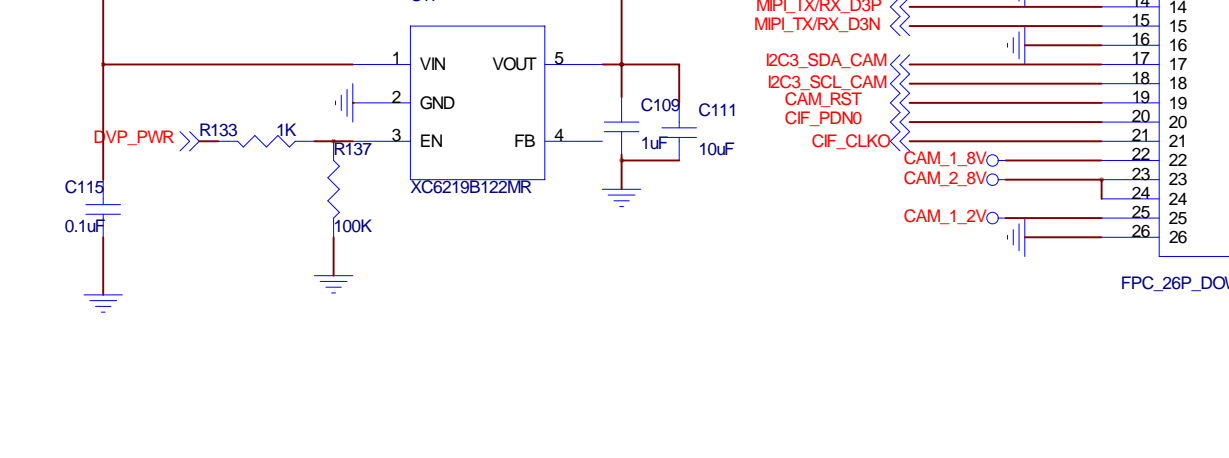

WIFI ac/BT MODULE

CIF Camera

HDMI

Close to pin