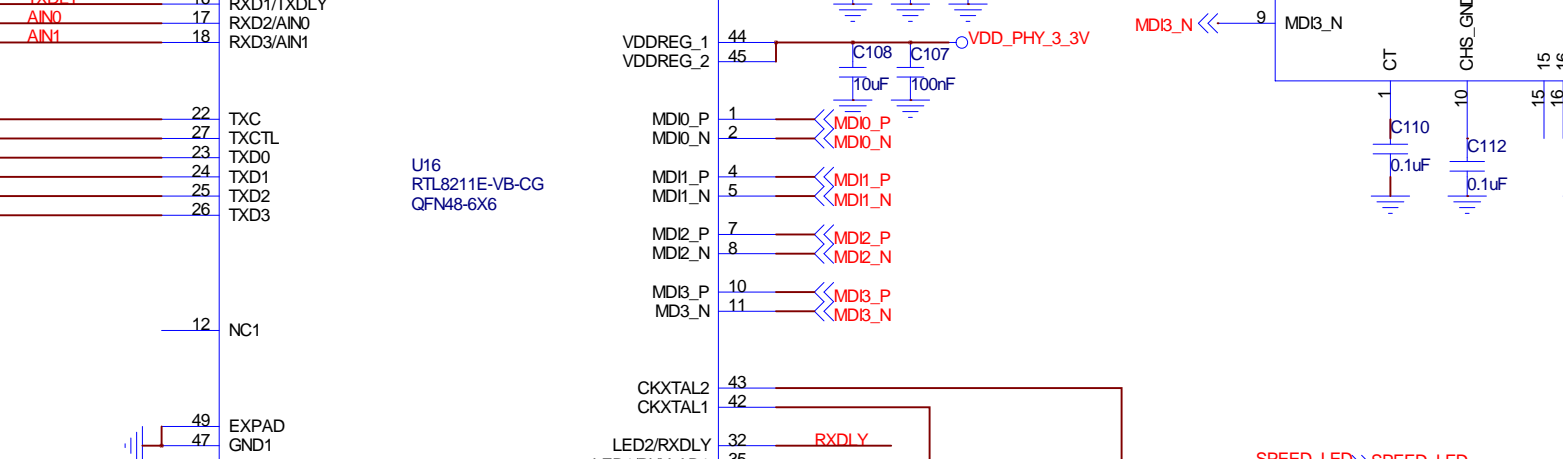

WIFI ac/BT MODULE

CIF Camera

HDMI

Close to pin