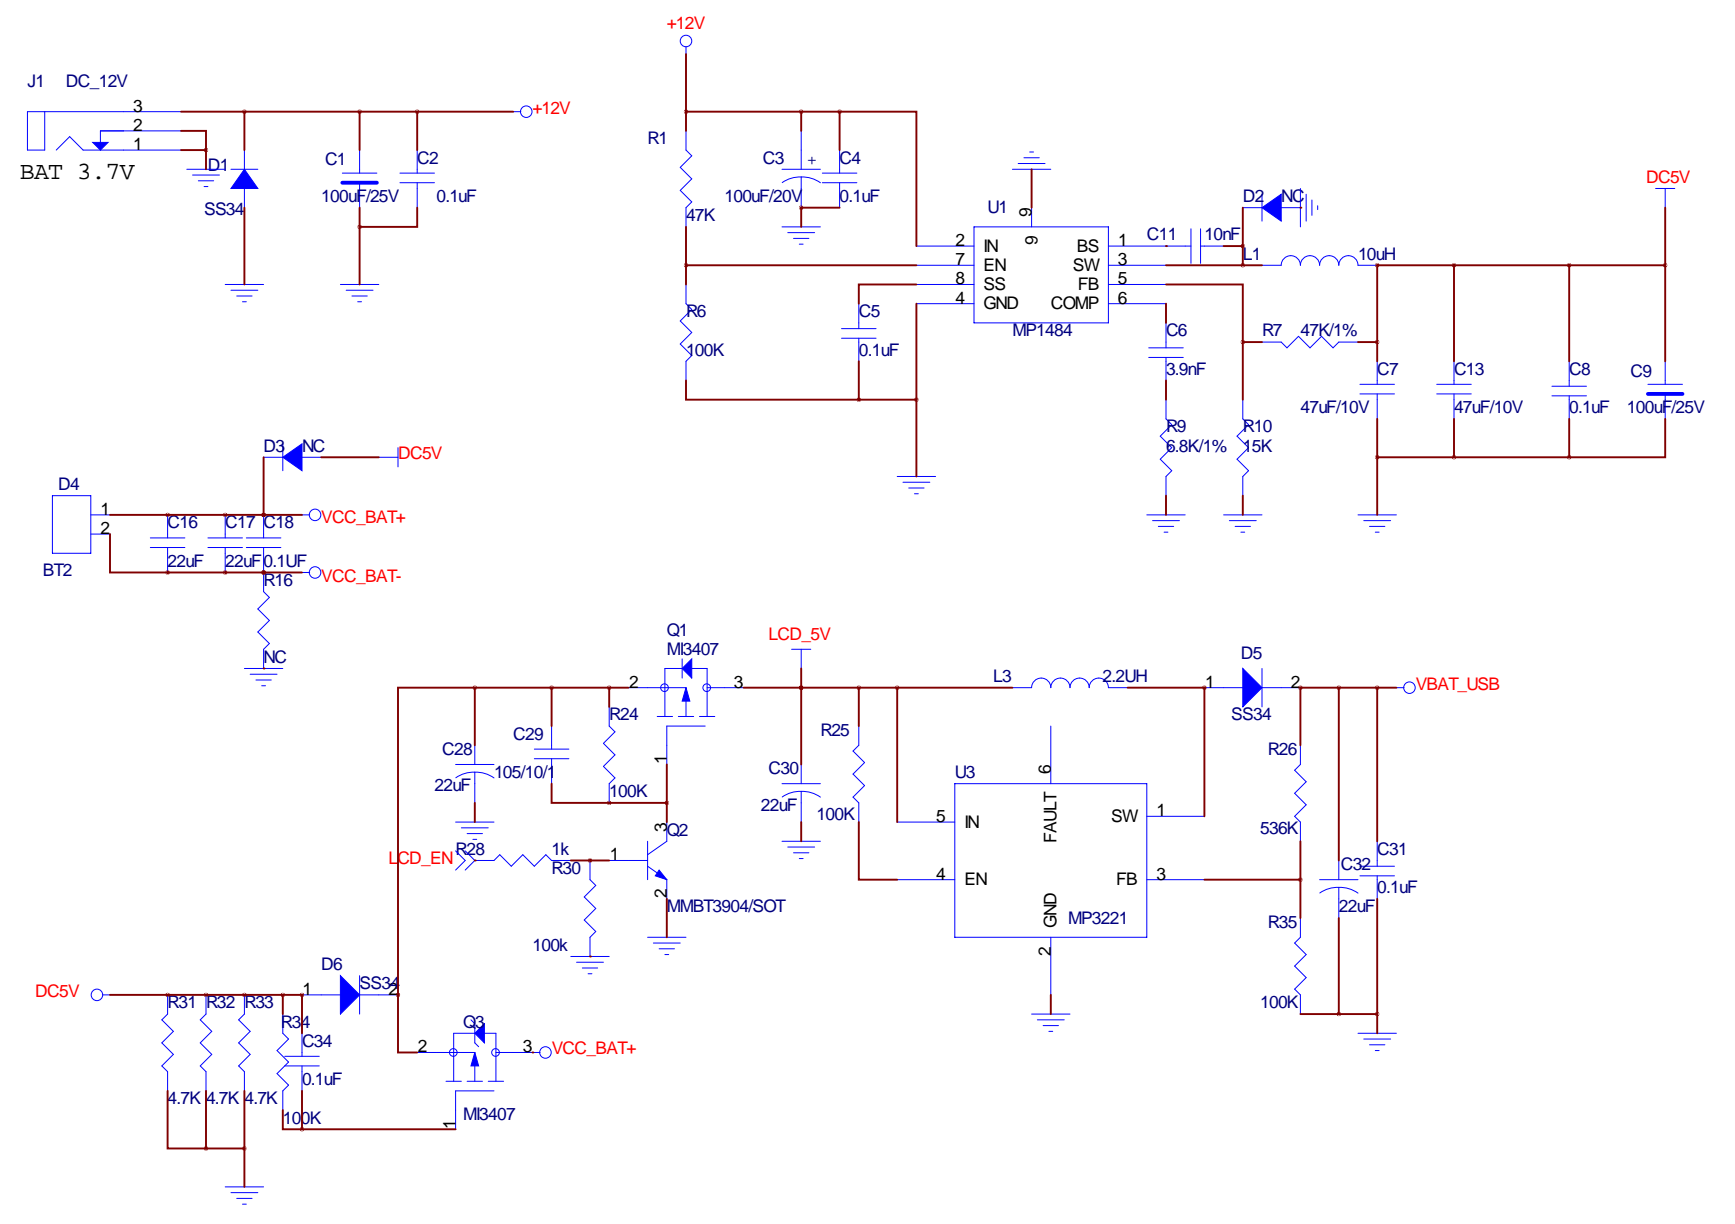

WIFI ac/BT MODULE

CIF Camera

HDMI

Close to pin