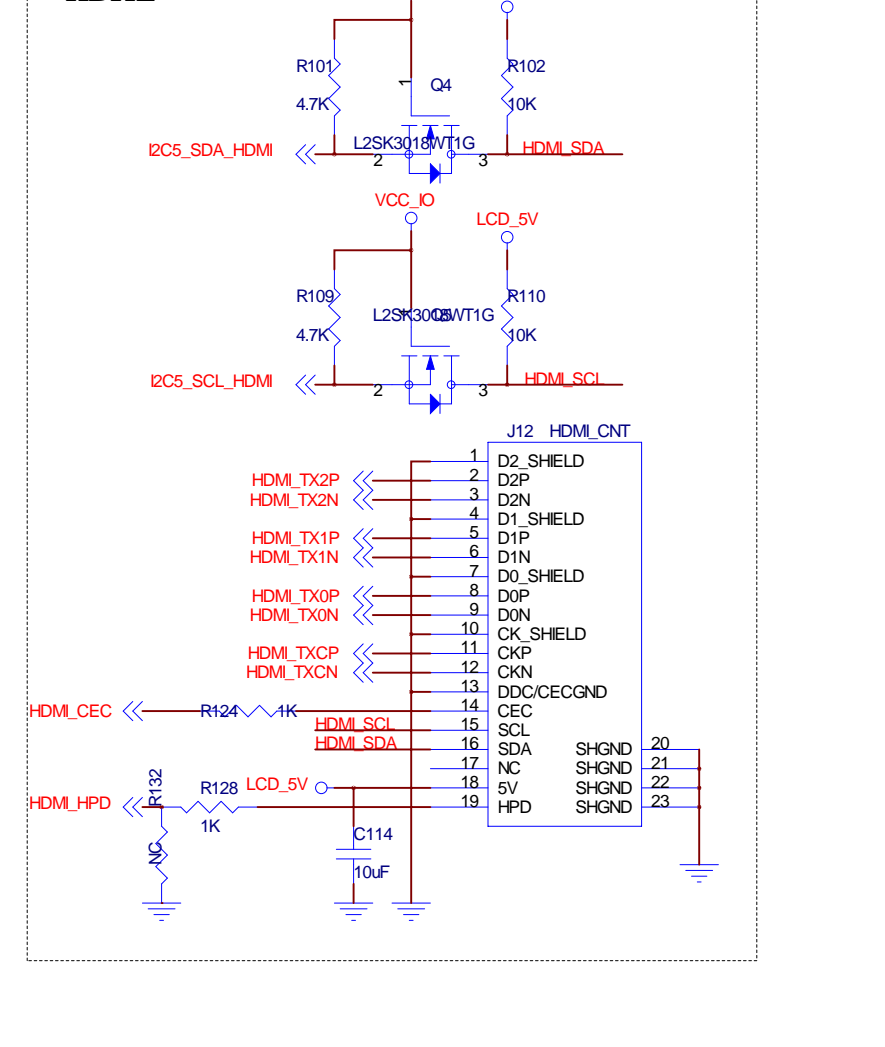

WIFI ac/BT MODULE

CIF Camera

HDMI

Close to pin