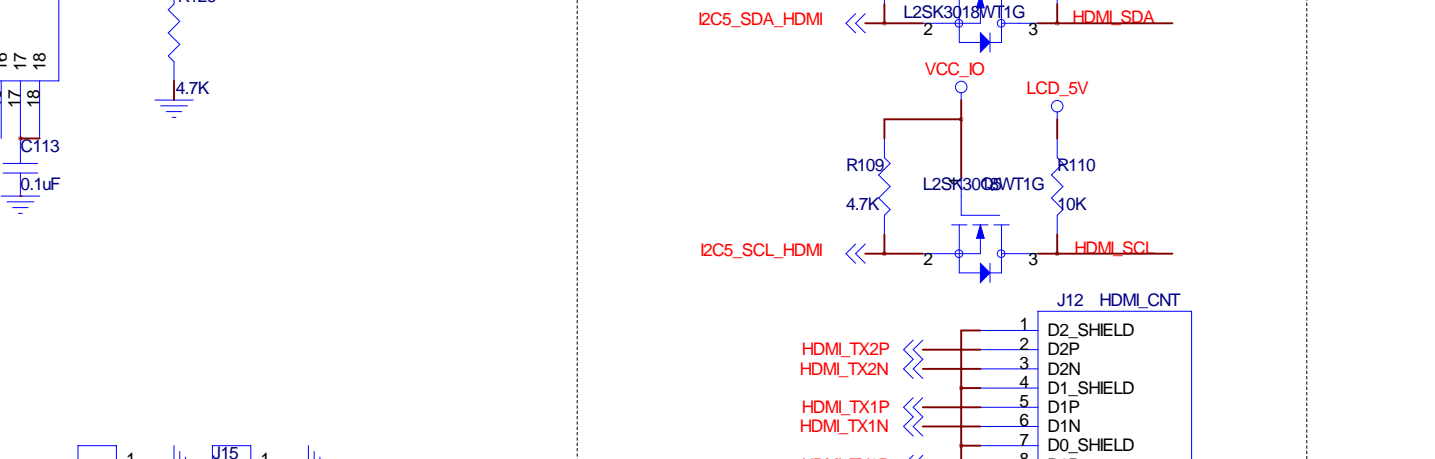

WIFI ac/BT MODULE

CIF Camera

HDMI

Close to pin