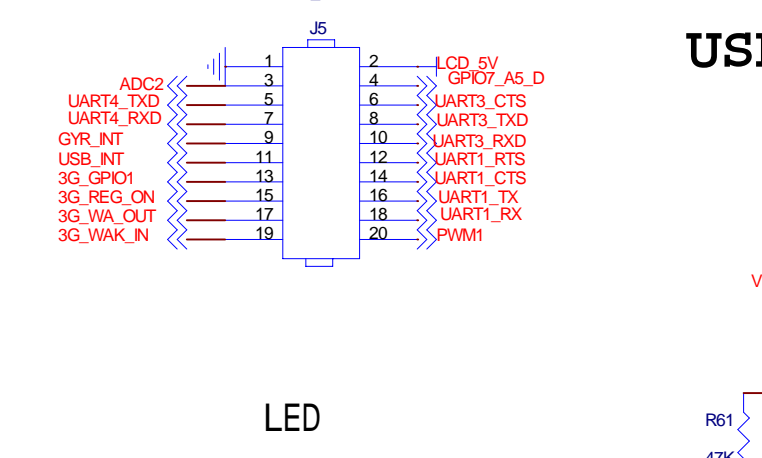

WIFI ac/BT MODULE

CIF Camera

HDMI

Close to pin