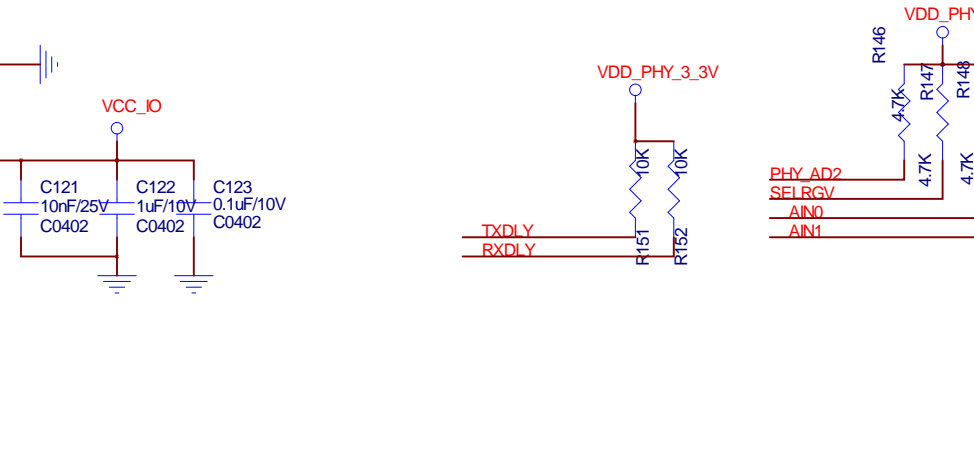

WIFI ac/BT MODULE

CIF Camera

HDMI

Close to pin