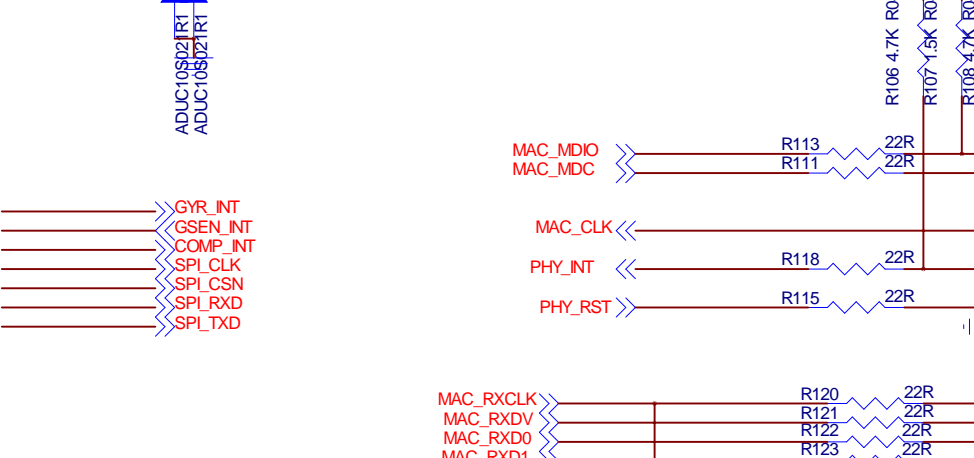

WIFI ac/BT MODULE

CIF Camera

HDMI

Close to pin