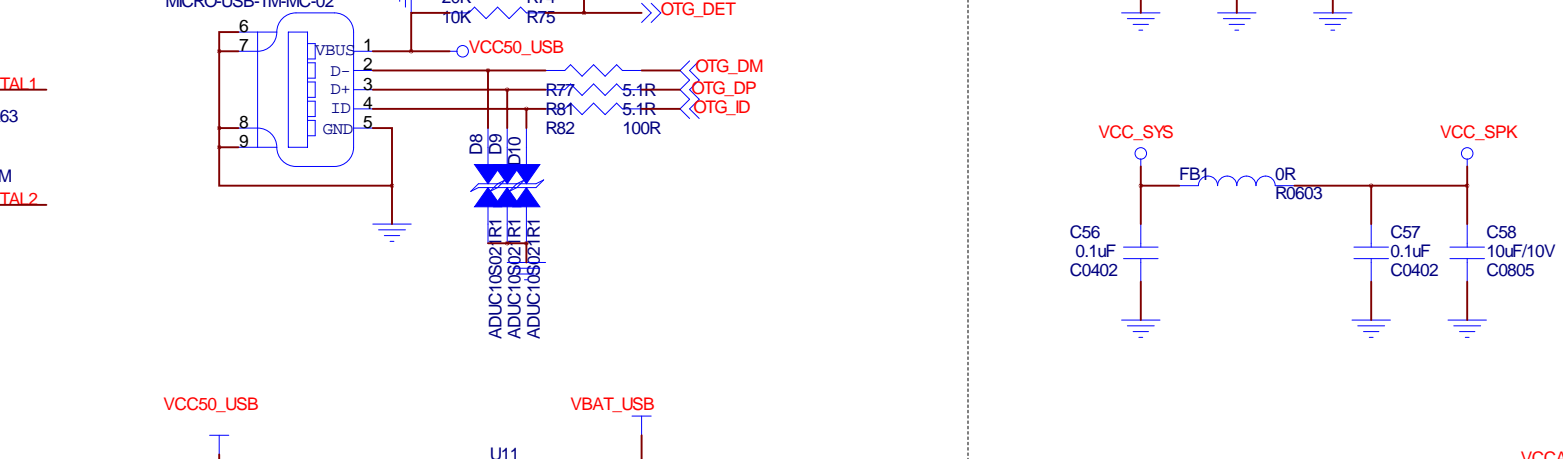

WIFI ac/BT MODULE

CIF Camera

HDMI

Close to pin