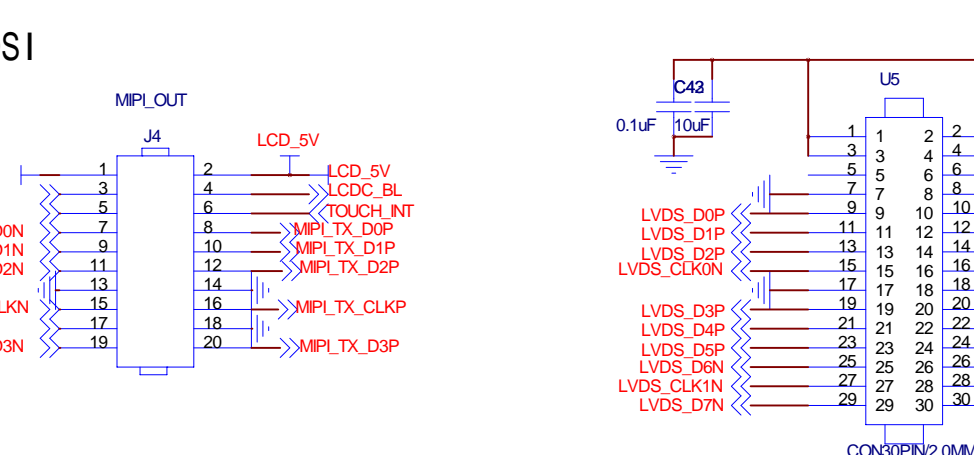

WIFI ac/BT MODULE

CIF Camera

HDMI

Close to pin