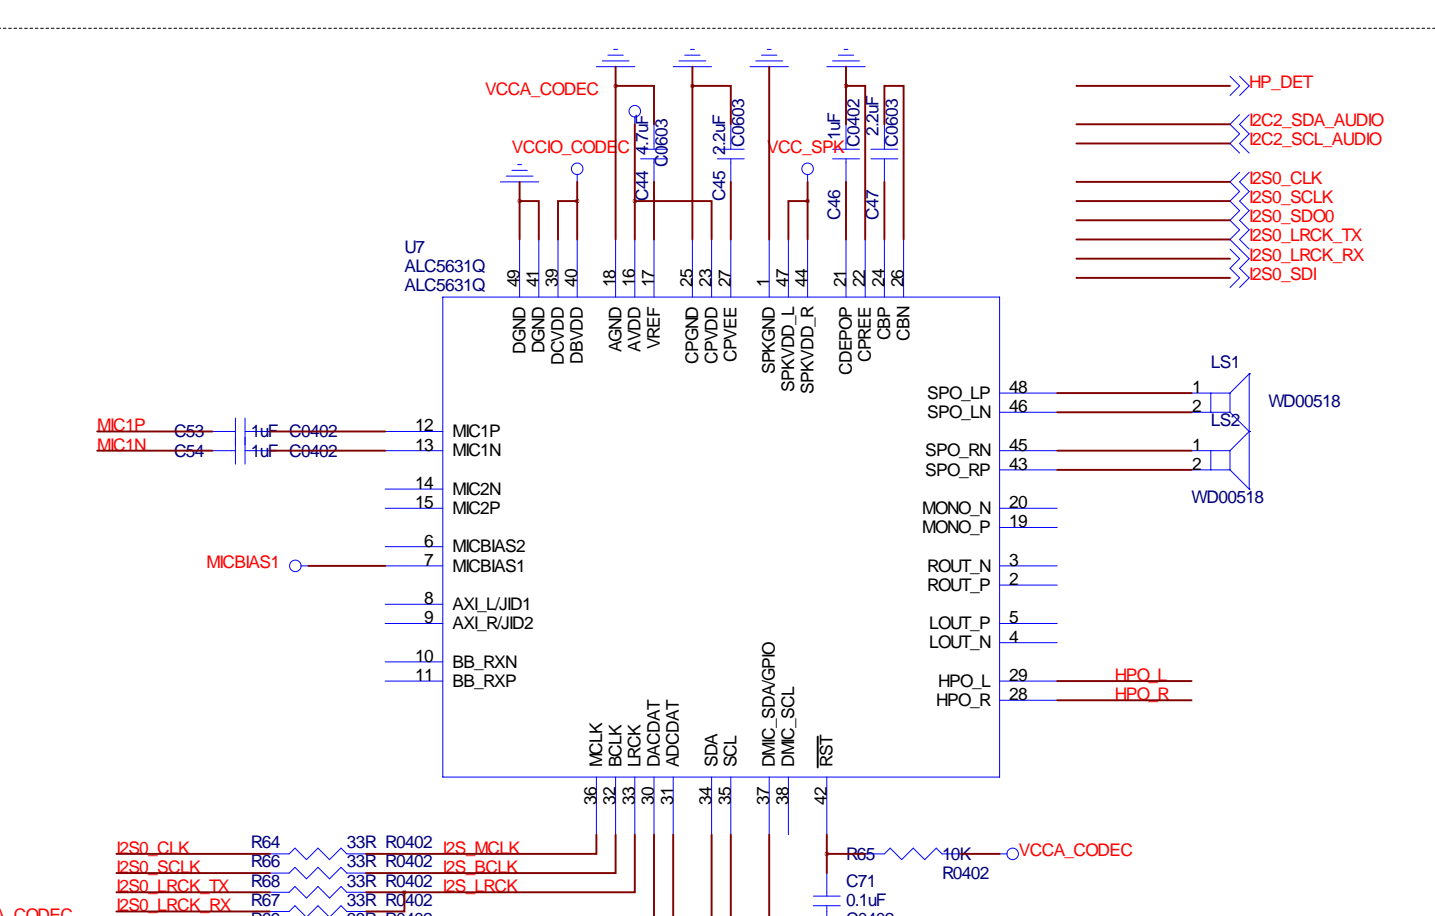

WIFI ac/BT MODULE

CIF Camera

HDMI

Close to pin