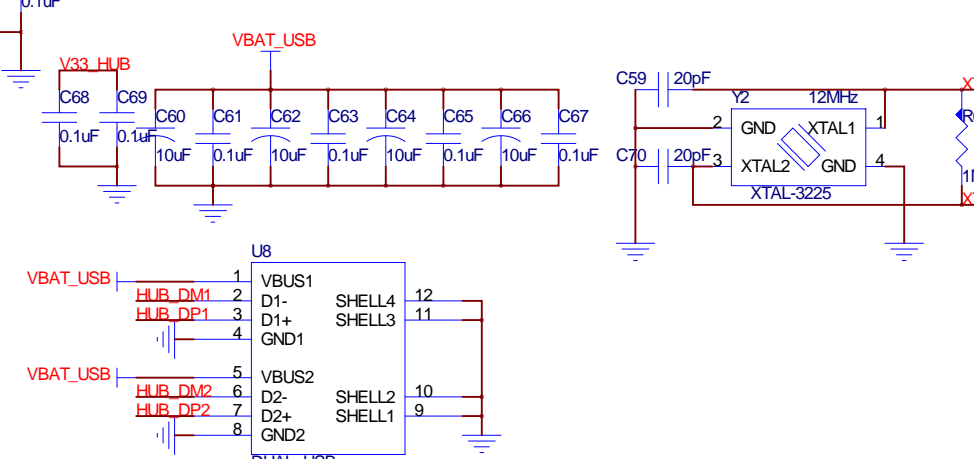

WIFI ac/BT MODULE

CIF Camera

HDMI

Close to pin